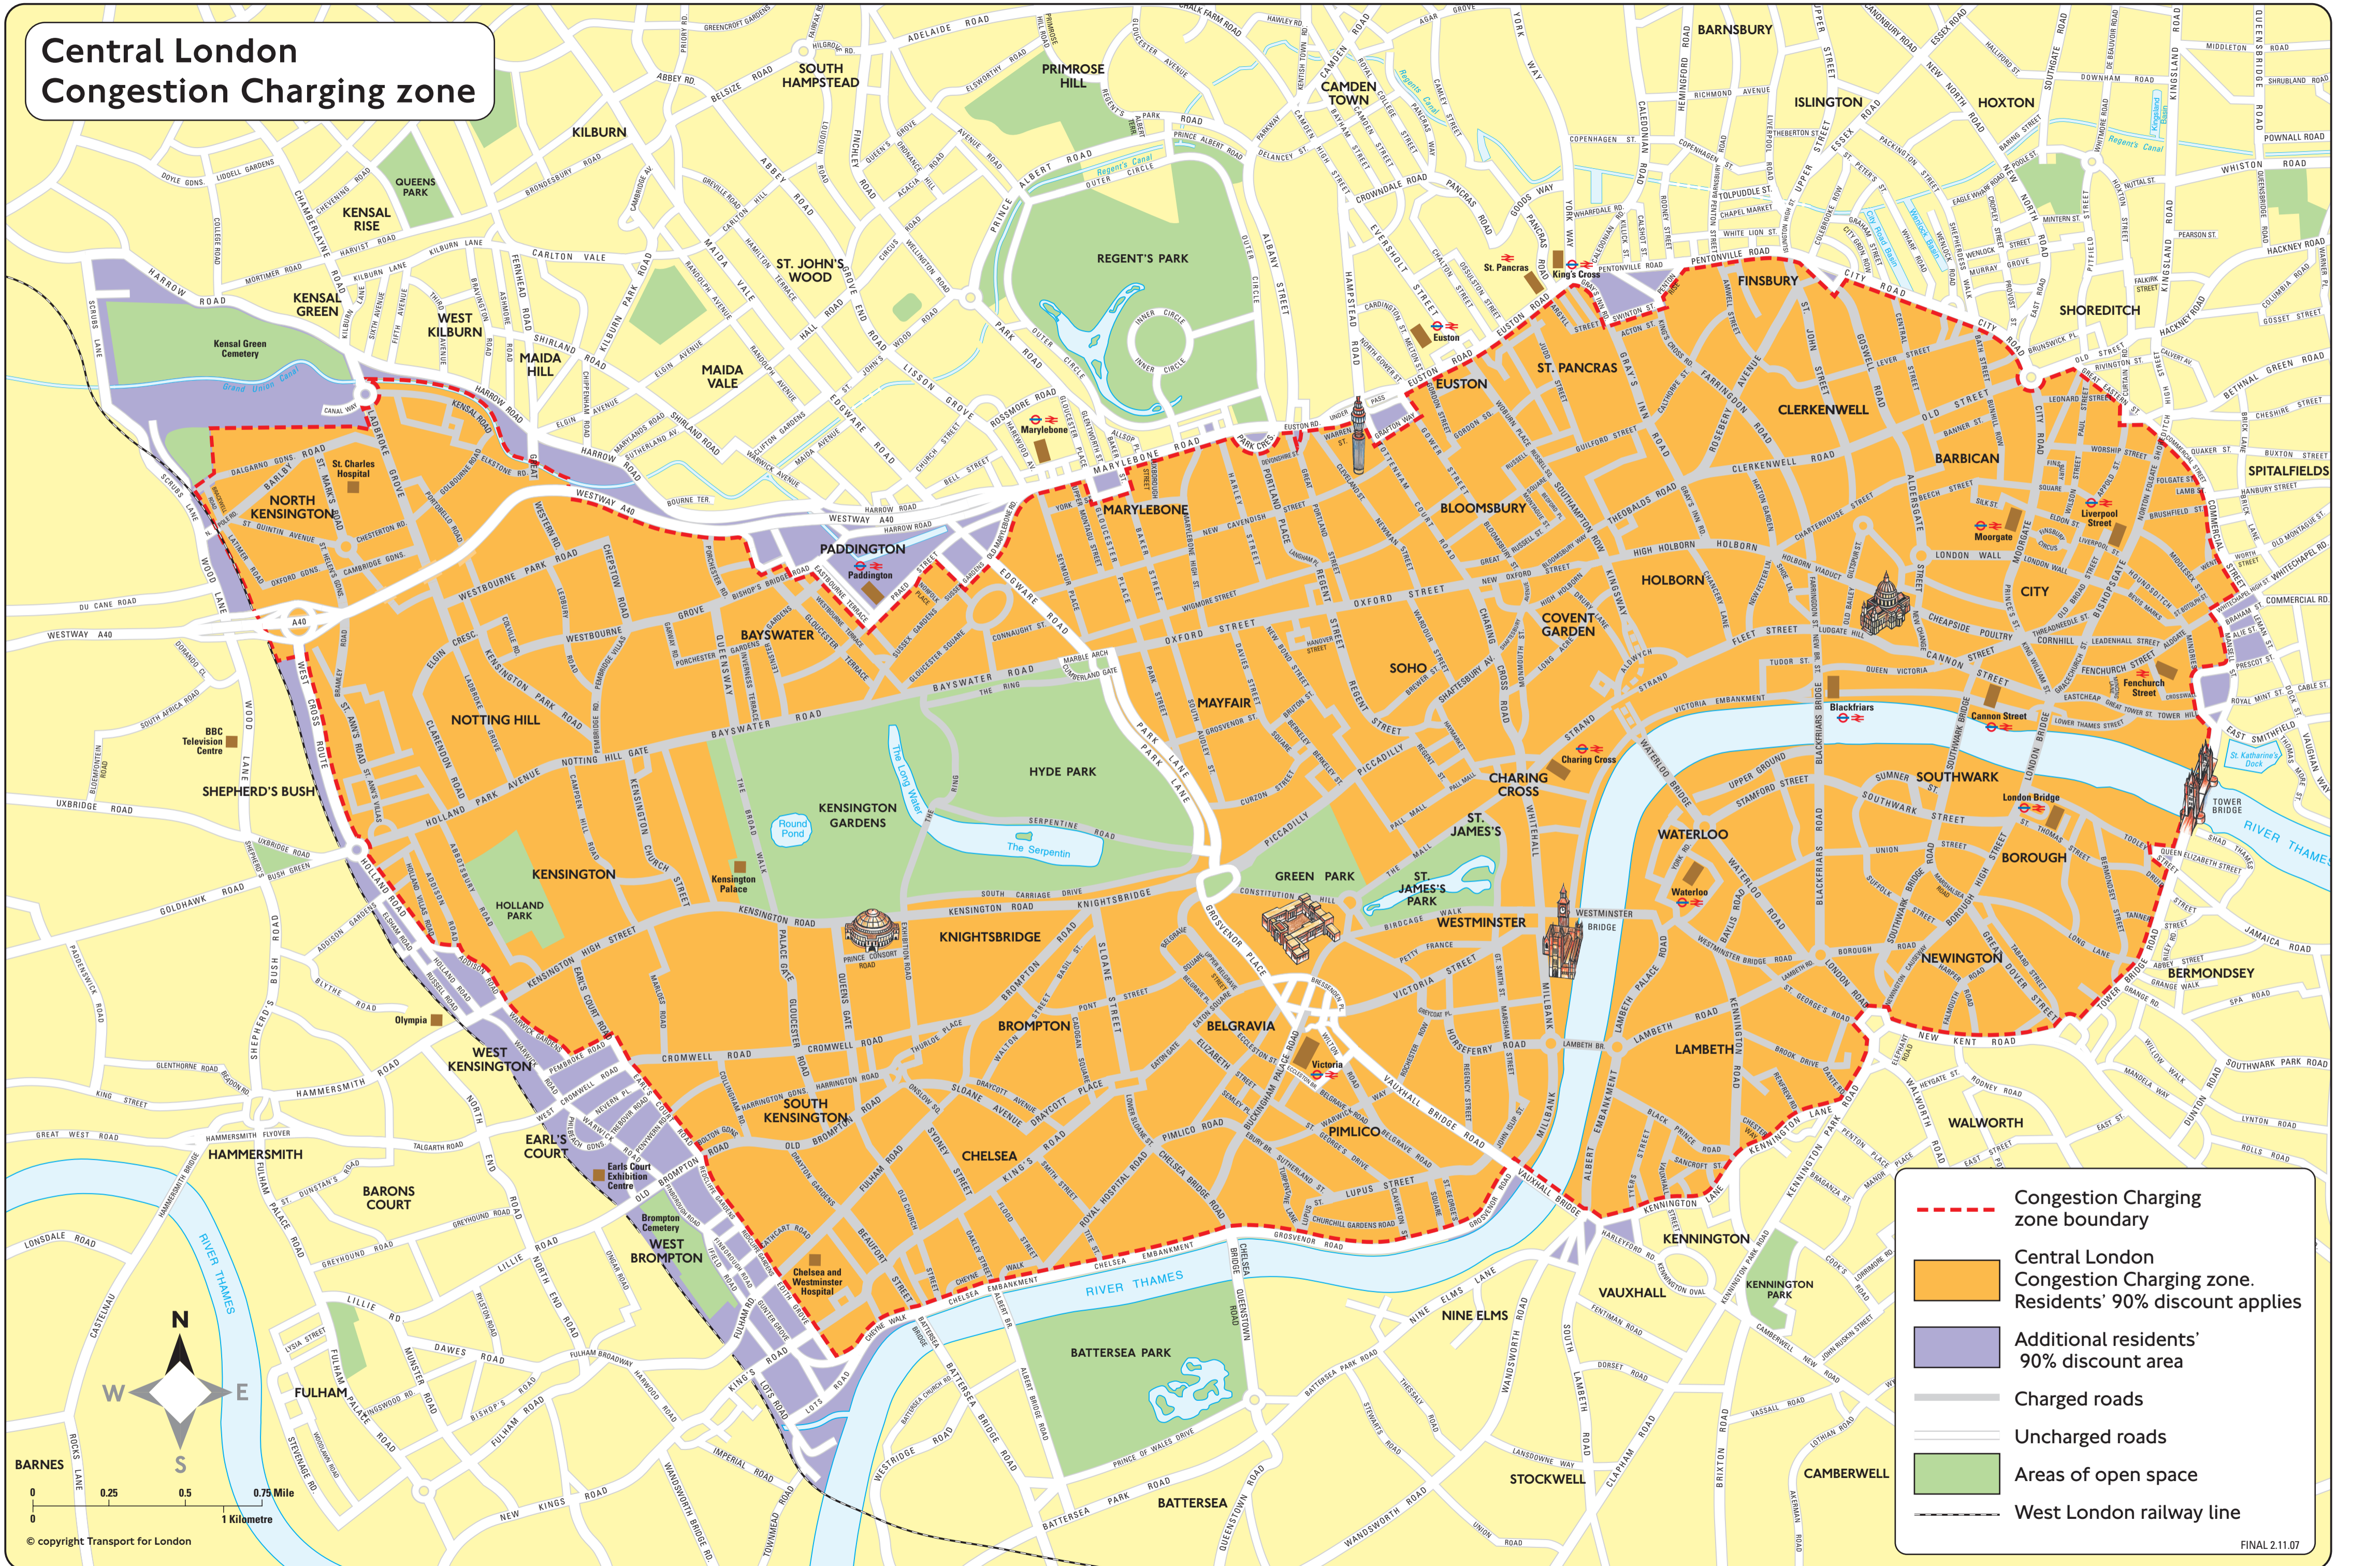

Central London Congestion Charging zone

- Congestion Charging zone boundary
- Central London Congestion Charging zone. Residents' 90% discount applies
- Additional residents' 90% discount area
- Charged roads
- Uncharged roads
- Areas of open space
- West London railway line